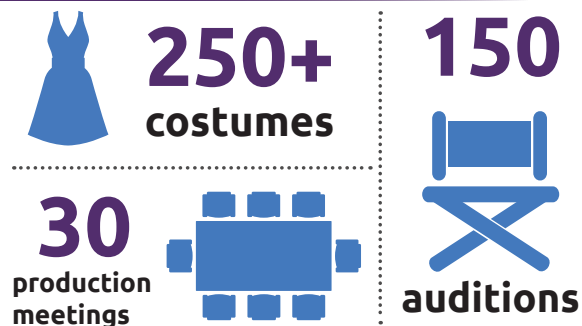

What does it take?