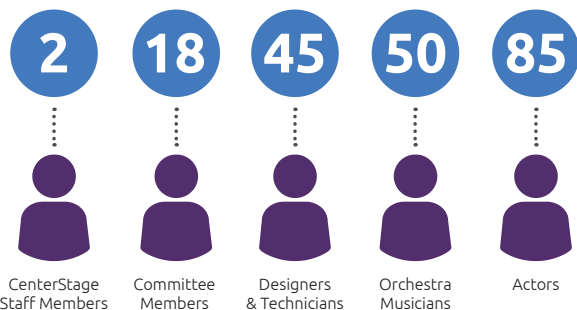

SPONSORSHIP OPPORTUNITIES

At CenterStage, it is our mission to create dynamic, professional quality theatre experiences that inspire our audiences and enrich our Louisville community by encouraging diversity, understanding and acceptance.

Community theatre takes just that: Community. Sponsorships for CenterStage help generate much-needed support and are used for production expenses, materials, publicity, and participant and audience needs. Bringing our mission to life depends on the generosity of our patrons and theatre supporters. Your donations and sponsorships will have a direct and positive impact on assisting CenterStage bringing quality theatre arts to the Louisville community.

How We Make A Season

Who do we need?