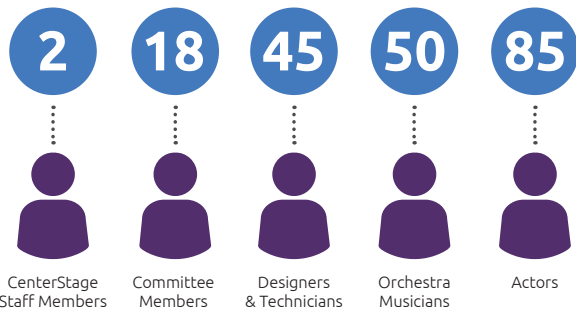

CenterStage
at the Trager Family JCC

SPONSORSHIP OPPORTUNITIES

At CenterStage, it is our mission to create dynamic, professional quality theatre experiences that inspire our audiences and enrich our Louisville community by encouraging diversity, understanding and acceptance.

Community theatre takes just that: Community. Sponsorships for CenterStage help generate much-needed support and are used for production expenses, materials, publicity, and participant and audience needs. Bringing our mission to life depends on the generosity of our patrons and theatre supporters. Your donations and sponsorships will have a direct and positive impact on assisting CenterStage bringing quality theatre arts to the Louisville community.

How We Make A Season

Who do we need?