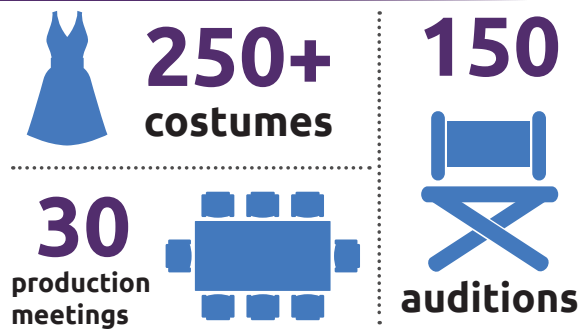

What does it take?